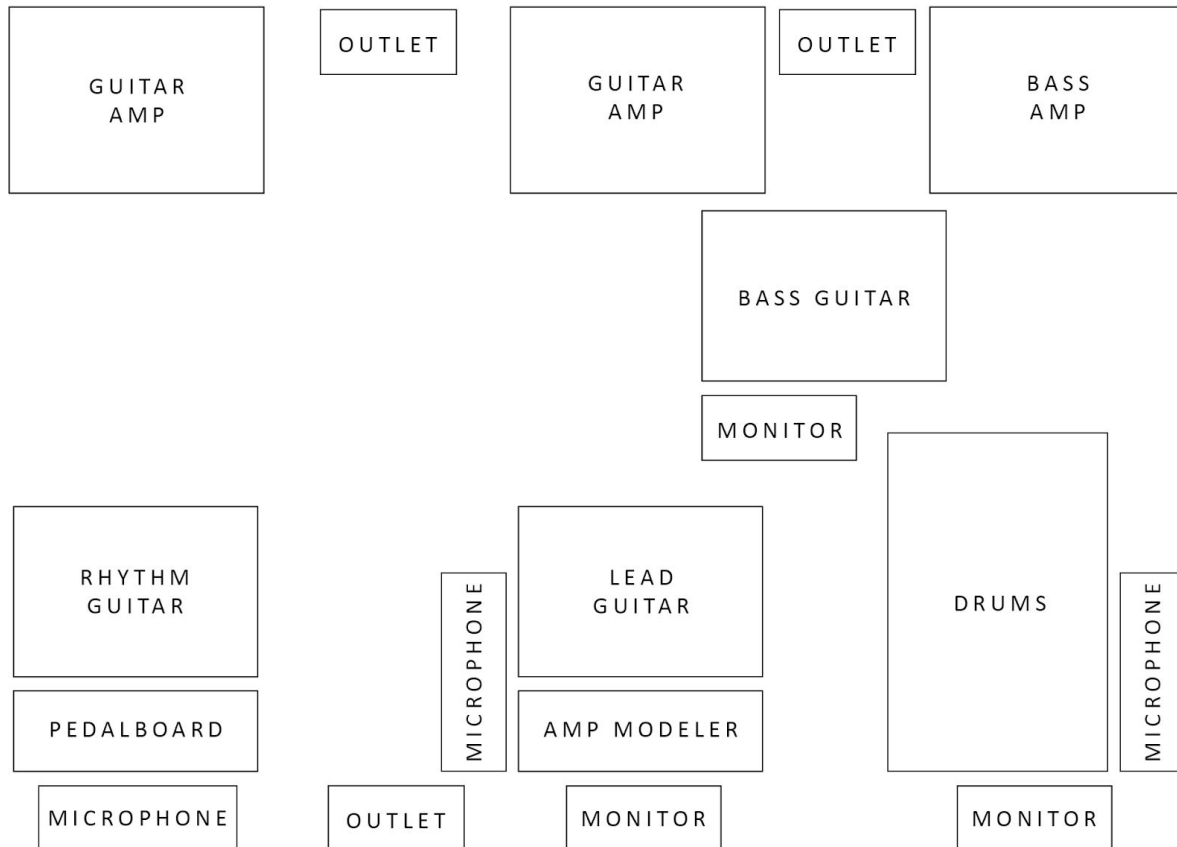

# DOUSE

## TECH RIDER

- 1 Kick (Jeremiah)
- 2 Snare
- 3 Hi Hat
- 4 Tom 1
- 5 Tom 2
- 6 OH L
- 7 OH R
- 8 Guitar 1 (Rhythm) (Alea) - Traynor YCV40
- 9/10 Guitar 2 (Lead) (Patrick) - Line 6 Helix/Line 6 Powercab (Stereo L/R XLR's)
- 11 Guitar 3 (Bass) - Fender BXR 60 \*\*may vary
- 12 Vocals 1 (Alea) at Guitar 1
- 13 Vocals 2 (Patrick) at Guitar 2
- 14 Vocals 3 (Jeremiah) at Drums
- 15 Alea's In-Ears (plugged in through mixer)